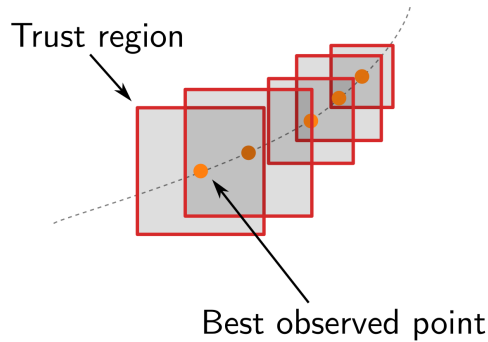

# Trust Region Bayesian Optimization for Online Accelerator Control

*Xopt*

Trust region BO (TurBO):  
Global  $\rightarrow$  local BO optimizer  
Scales well to high-dimensional problems

Badger GUI Interface